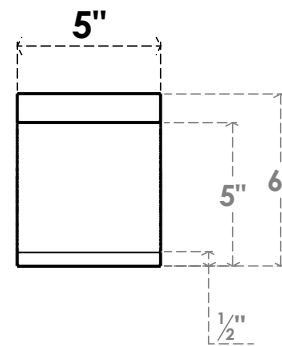

ITEM NUMBER: BRCPO050X06000X06000IMP

5"W X 6"D X 6"H IMPERIAL ARCHITECTURAL GRADE PVC OPEN BRACE

SIDE PROFILE

FRONT PROFILE

ISOMETRIC

EKENA MILLWORK
2300 WEST MAIN ST.
CLARKSVILLE, TX 75426
TOLL FREE: 866-607-0453
WWW.EKENAMILLWORK.COM