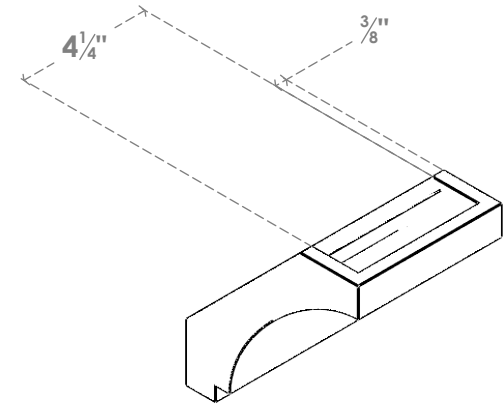

ITEM NUMBER: BRCPO050X06000X06000IMP

5"W X 6"D X 6"H IMPERIAL ARCHITECTURAL GRADE PVC OPEN BRACE

SIDE PROFILE

FRONT PROFILE

ISOMETRIC

EKENA MILLWORK
2300 WEST MAIN ST.
CLARKSVILLE, TX 75426
TOLL FREE: 866-607-0453
WWW.EKENAMILLWORK.COM