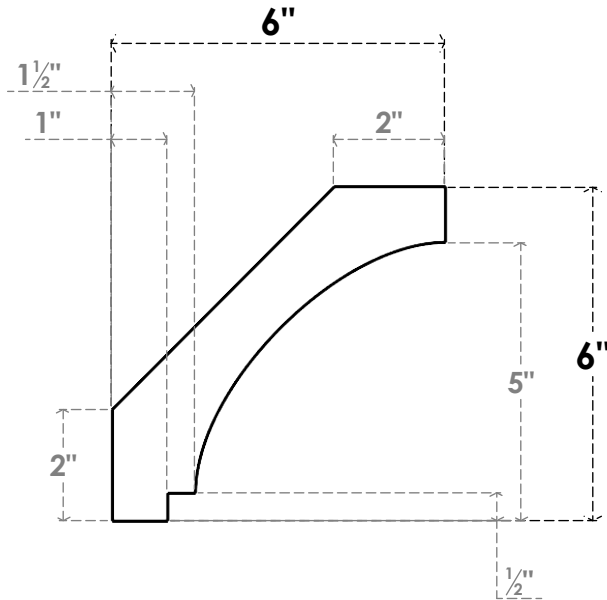

ITEM NUMBER: BRCPO050X06000X06000IMP

5"W X 6"D X 6"H IMPERIAL ARCHITECTURAL GRADE PVC OPEN BRACE

SIDE PROFILE

FRONT PROFILE

ISOMETRIC

EKENA MILLWORK
2300 WEST MAIN ST.
CLARKSVILLE, TX 75426
TOLL FREE: 866-607-0453
WWW.EKENAMILLWORK.COM